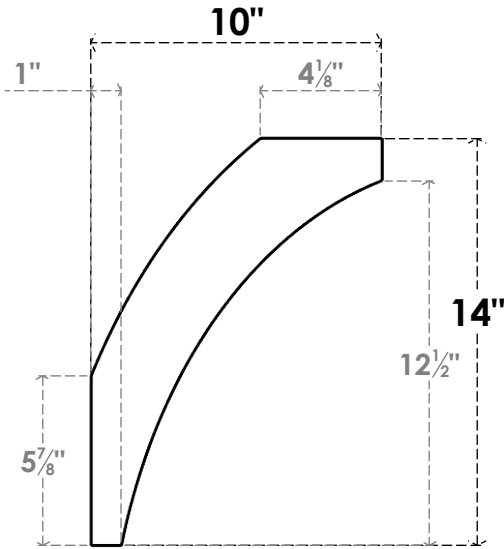

ITEM NUMBER: BRCPC040X10000X1400THR

4"W X 10"D X 14"H THORTON ARCHITECTURAL GRADE PVC CLOSED KNEE BRACE

SIDE PROFILE

FRONT PROFILE

ISOMETRIC

EKENA MILLWORK
2300 WEST MAIN ST.
CLARKSVILLE, TX 75426
TOLL FREE: 866-607-0453
WWW.EKENAMILLWORK.COM

NOTES

1. INSTALLATION TO BE COMPLETED IN ACCORDANCE WITH MANUFACTURER'S SPECIFICATIONS.
2. DRAWING MAY NOT BE TO SCALE
3. THIS DRAWING IS INTENDED FOR DESIGN AND PLANNING PURPOSES ONLY.
4. ALL INFORMATION CONTAINED HEREIN WAS CURRENT AT THE TIME OF DEVELOPMENT BUT MUST BE REVIEWED AND APPROVED BY THE PRODUCT MANUFACTURER TO BE CONSIDERED ACCURATE.
5. ARCHITECTURAL GRADE PVC PRODUCTS ARE MADE FROM EXPANDED CELLULAR PVC AND COME NATURALLY WHITE BUT MAY BE PAINTED