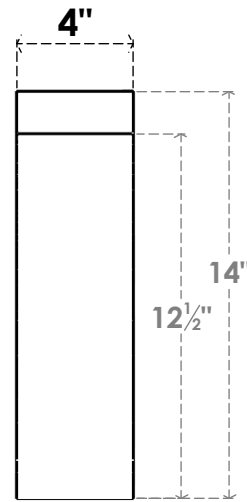

ITEM NUMBER: BRCPC040X10000X1400THR

4"W X 10"D X 14"H THORTON ARCHITECTURAL GRADE PVC CLOSED KNEE BRACE

SIDE PROFILE

FRONT PROFILE

ISOMETRIC

EKENA MILLWORK
2300 WEST MAIN ST.
CLARKSVILLE, TX 75426
TOLL FREE: 866-607-0453
WWW.EKENAMILLWORK.COM

NOTES

1. INSTALLATION TO BE COMPLETED IN ACCORDANCE WITH MANUFACTURER'S SPECIFICATIONS.
2. DRAWING MAY NOT BE TO SCALE
3. THIS DRAWING IS INTENDED FOR DESIGN AND PLANNING PURPOSES ONLY.
4. ALL INFORMATION CONTAINED HEREIN WAS CURRENT AT THE TIME OF DEVELOPMENT BUT MUST BE REVIEWED AND APPROVED BY THE PRODUCT MANUFACTURER TO BE CONSIDERED ACCURATE.
5. ARCHITECTURAL GRADE PVC PRODUCTS ARE MADE FROM EXPANDED CELLULAR PVC AND COME NATURALLY WHITE BUT MAY BE PAINTED